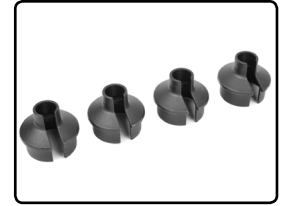

SPARE PARTS

PIÈCES DE RECHANGE • ERSATZTEILE
• ONDERDELEN

SPARE PARTS

Version: 07-05-2021

C-00180-004-1
Battery Strap - Hook & Loop
- 2 pcs

C-00180-005-2
Wing Mount - Adjustable -
Composite - 1 Set

C-00180-013
Servo Mount - Receiver Box -
Composite - 1 Set

C-00180-017-2
Arm Holder - Steering Deck -
Composite - 1 pc

C-00180-018
Center Diff Bulkhead - Compos-
ite - 1 Set

C-00180-020
Gearbox Brace Mount A - Rear -
Composite - 1 pc

C-00180-021
Gearbox Brace Mount Stiffener
- Composite - 1 pc

C-00180-023
Motor Mount Center Diff Insert -
Composite - 1 pc

C-00180-027
Shock End - Composite - 2 pcs

C-00180-029
Shock Spring Cup - Composite
- 4 pcs

C-00180-030
Shock Bushing - Composite -
4 pcs

C-00180-032
Bumper - Front - Rear - Com-
posite - 1 set

C-00180-033
Gearbox Case Set - Composite
- 1 Set

C-00180-036
Steering Bellcrank - Parts A-B-C
- Composite - 1 Set

C-00180-044
Ball Joint 6mm - Composite -
2 pcs

C-00180-048
Bushings Set - 0 Deg -
Composite - 1 Set