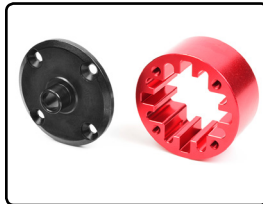

C-00180-607
Spur Gear 52T - CNC Machined
- Steel - 1 pc

C-00180-686
Diff Case - Centre - Aluminium.
- 1 pc